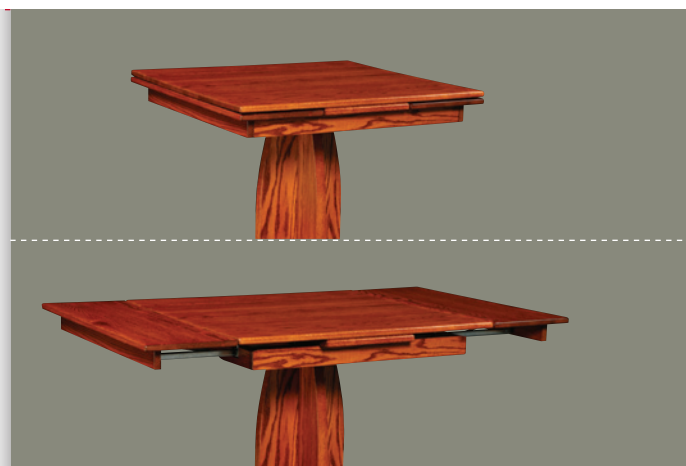

Square Corner PLLT-SQ

3" Radius Corner PLLT-3R

Banquet PLLT-BQ

1" Radius Corner PLLT-1R

Empire PLLT-EM

ROUND DROP LEAF TABLES

- 42" Round no leaves PLS42RDL
(24" w x 42" l with leaves down)
- 48" Round no leaves PLS48RDL
(30" w x 48" l with leaves down)

Vieded
from above.

RETRACTABLE LEAF TABLES

- 36" w x 36" l with 2-12" retractable leaves
PLS3636-12RT
- 36" w x 48" l with 2-12" retractable leaves
PLS3648-12RT
- 36" w x 48" l with 2-14" retractable leaves
PLS3648-14RT
- 42" w x 42" l with 2-12" retractable leaves
PLS4242-12RT
- 42" w x 42" l with 2-14" retractable leaves
PLS4242-14RT
- 42" w x 48" l with 2-12" retractable leaves
PLS4248-12RT
- 42" w x 48" l with 2-14" retractable leaves
PLS4248-14RT

Vieded
from above.

RETRACTABLE TOPS ARE
ONLY AVAILABLE IN SQUARE
CORNER SHAPE.

Large Roundover SATE-10

Beveled SATE-30

Small Roundover SATE-40

Lipped SATE-50

Aspen SATE-60

Medium Roundover SATE-80