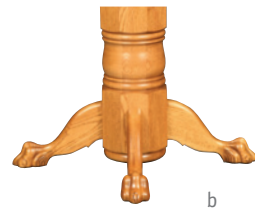

Vieded
from above.

RETRACTABLE LEAF TABLES

- 36" w x 36" l with 2-12" retractable leaves
PLS3636-12RT
- 36" w x 48" l with 2-12" retractable leaves
PLS3648-12RT
- 36" w x 48" l with 2-14" retractable leaves
PLS3648-14RT
- 42" w x 42" l with 2-12" retractable leaves
PLS4242-12RT
- 42" w x 42" l with 2-14" retractable leaves
PLS4242-14RT
- 42" w x 48" l with 2-12" retractable leaves
PLS4248-12RT
- 42" w x 48" l with 2-14" retractable leaves
PLS4248-14RT

Vieded
from above.

RETRACTABLE TOPS ARE
ONLY AVAILABLE IN SQUARE
CORNER SHAPE.

Large Roundover SATE-10

Beveled SATE-30

Small Roundover SATE-40

Lipped SATE-50

Aspen SATE-60

Medium Roundover SATE-80

Medium Roundover SATE-80

RETRACTABLE TOPS ARE ONLY AVAILABLE IN MEDIUM ROUNDROVER EDGE.

a

b

c

d

e

f